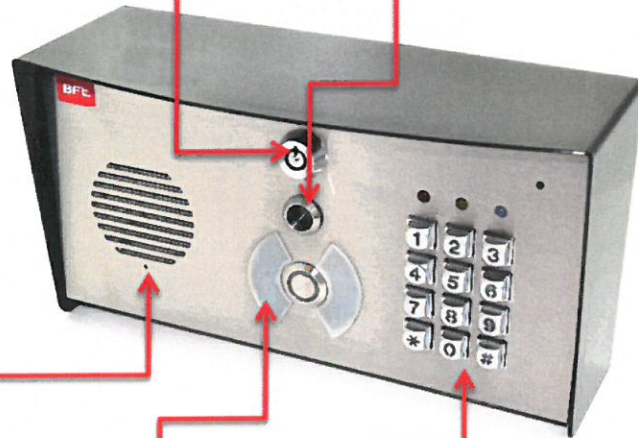

View the gate/door any time with monitoring mode!

Open gates with your phone.

PREDATOR WIFI VIDEO

- Speak to, and see your visitor from your smart-phone.
- Easy wireless connection to existing home wifi.
- Long range directional patch antenna at gate (up to 200 yards)
- Can call up to 4 devices at the same time.
- Get a video call from your gate / door even when you're away
- No SIM card, no call charges (data charges may apply when phone not connected to wifi).

→ T: US. 1877 995 8155
→ info.bft@bft-usa.com
→ www.bft-usa.com

tuned to you

BFT Americas, Inc.
6100 Broken Sound Parkway N.W.,
Suite 14
Boca Raton, FL, 33487

Security key access

Color camera with night vision

Waterproof Mylar 4Watt speaker

Infra-red night vision illuminators

Optional illuminated keypad for up to 1200 code access control

High Gain wifi antenna
-60 degree transmission to concentrate and extend range. Weatherproof for outdoor use.

25 ft RG174 cable with SMA connector.

Technical Details

Power Supply	12-15vdc (adaptor included)	App name	Predator Wifi
Current Consumption	50mA standby, 300mA calling.	Audio	Half duplex loud speaker mode (Press mic icon to speak)
Relay Outputs	1	Keypad option	yes
Relay type	N/O & N/C contacts	Keypad relays	3
Relay time	Adjustable 1-10 secs	Keypad codes	1200
Relay load	2A 24v AC max		
IP rating	IP55		
Camera	Colour, 90 degree, 640x480 pixel		
Night vision	Yes, by infrared illumination		