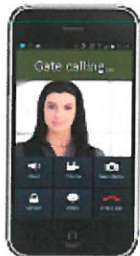

PREDATOR WIFI

PREDATOR WIFI VIDEO
Video Intercom

Simple setup by mobile phone. Connect to the system video directly through your phone's wifi, enter the pass code for the home hub wifi and your devices are connected.

View the gate/door any time with monitoring mode!

Open gates with your phone.

PREDATOR WIFI VIDEO

- Speak to, and see your visitor from your smart-phone.
- Easy wireless connection to existing home wifi.
- Long range directional patch antenna at gate (up to 200 yards)
- Can call up to 4 devices at the same time.
- Get a video call from your gate / door even when you're away
- No SIM card, no call charges (data charges may apply when phone not connected to wifi).