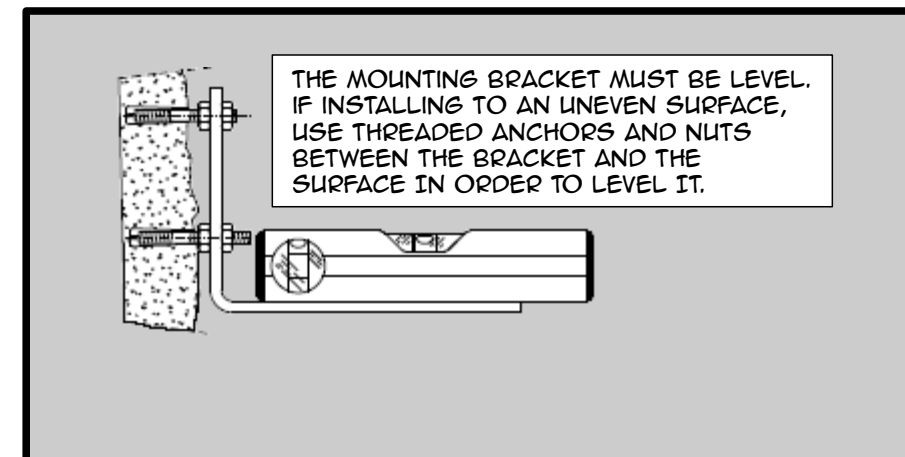

Igea BT Quick Installation

ver. 120727B

Tech Support: 1-561-995-8155
U.S. Toll free: 1-877-995-8155

NEXT:
LEFT-SIDE OPERATORS - KEEP IN THE FULLY CLOSED POSITION
RIGHT-SIDE OPERATORS - MANUALLY OPEN TO THE DESIRED LIMIT.
CONTINUED ON OTHER SIDE...

NEXT:
LEFT-SIDE OPERATORS - MANUALLY OPEN THE GATE TO ITS FULLY OPEN POSITION
RIGHT-SIDE OPERATORS - MANUALLY CLOSE THE GATE TO ITS FULLY CLOSED POSITION