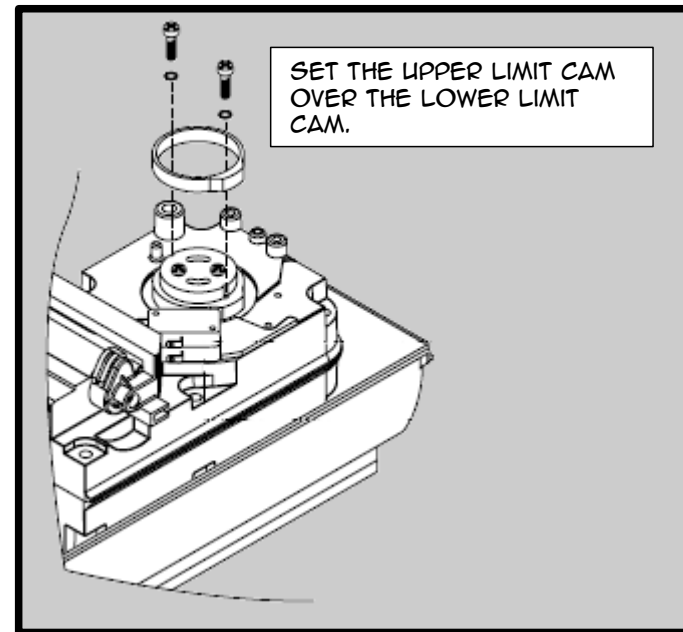

Igea BT Quick Installation

ver. 120727B

Tech Support: 1-561-995-8155
U.S. Toll free: 1-877-995-8155

NEXT:
LEFT-SIDE OPERATORS - KEEP IN THE FULLY CLOSED POSITION
RIGHT-SIDE OPERATORS - MANUALLY OPEN TO THE DESIRED LIMIT.
CONTINUED ON OTHER SIDE...

NEXT:
LEFT-SIDE OPERATORS - MANUALLY OPEN THE GATE TO ITS FULLY OPEN POSITION
RIGHT-SIDE OPERATORS - MANUALLY CLOSE THE GATE TO ITS FULLY CLOSED POSITION