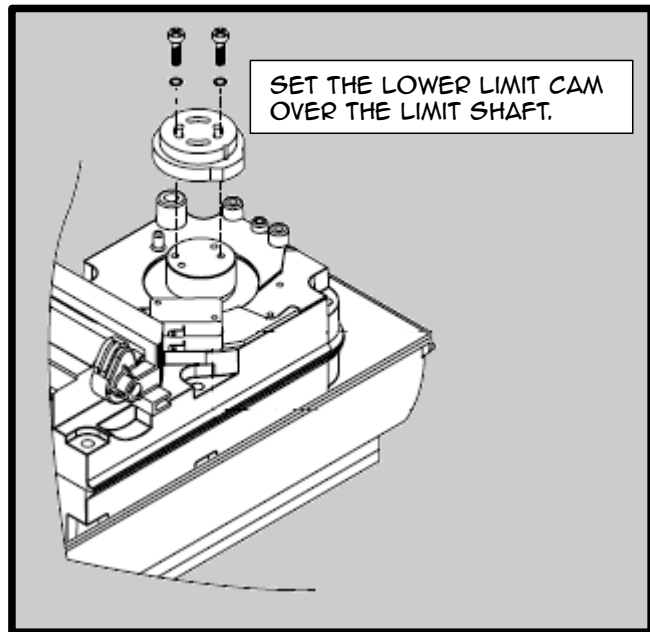

Igea BT Quick Installation

ver. 120727B

Tech Support: 1-561-995-8155
U.S. Toll free: 1-877-995-8155

NEXT:
LEFT-SIDE OPERATORS - KEEP IN THE FULLY CLOSED POSITION
RIGHT-SIDE OPERATORS - MANUALLY OPEN TO THE DESIRED LIMIT.
CONTINUED ON OTHER SIDE...

NEXT:
LEFT-SIDE OPERATORS - MANUALLY OPEN THE GATE TO ITS FULLY OPEN POSITION
RIGHT-SIDE OPERATORS - MANUALLY CLOSE THE GATE TO ITS FULLY CLOSED POSITION