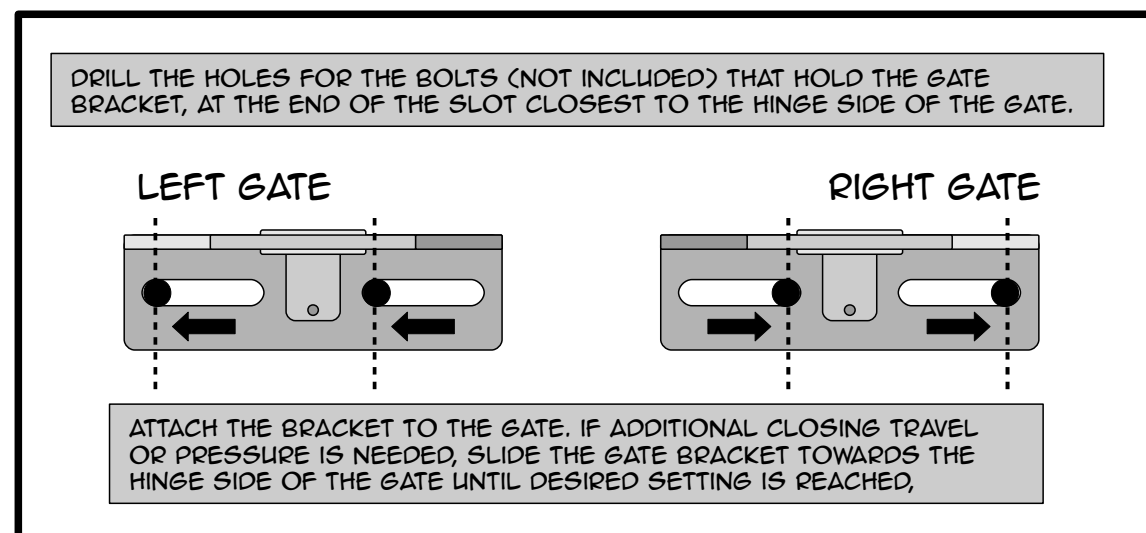

Igea BT Quick Installation

ver. 120727B

Tech Support: 1-561-995-8155
U.S. Toll free: 1-877-995-8155

NEXT:
LEFT-SIDE OPERATORS - KEEP IN THE FULLY CLOSED POSITION
RIGHT-SIDE OPERATORS - MANUALLY OPEN TO THE DESIRED LIMIT.
CONTINUED ON OTHER SIDE...

NEXT:
LEFT-SIDE OPERATORS - MANUALLY OPEN THE GATE TO ITS FULLY OPEN POSITION
RIGHT-SIDE OPERATORS - MANUALLY CLOSE THE GATE TO ITS FULLY CLOSED POSITION