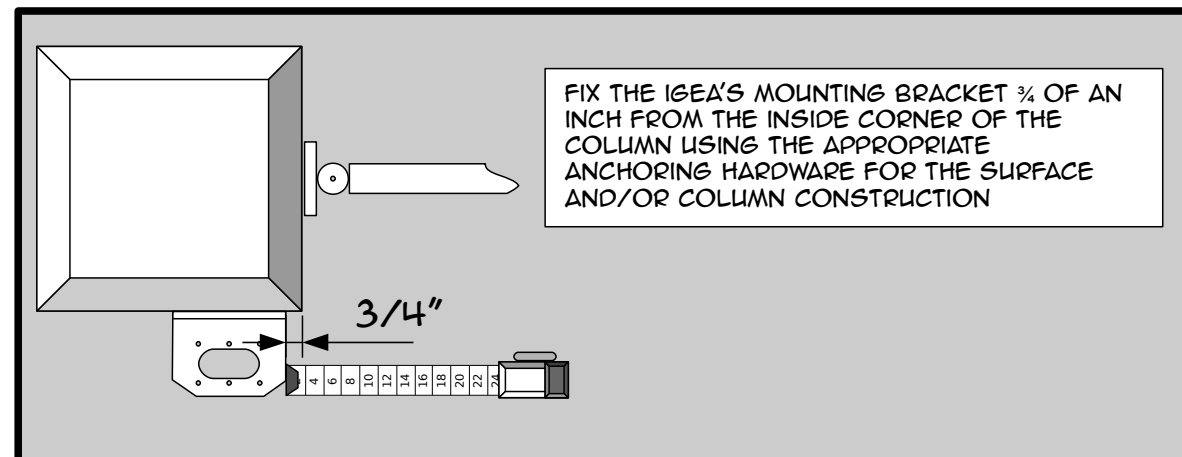

Igea BT Quick Installation

ver. 120727B

Tech Support: 1-561-995-8155
U.S. Toll free: 1-877-995-8155

NEXT:
LEFT-SIDE OPERATORS - KEEP IN THE FULLY CLOSED POSITION
RIGHT-SIDE OPERATORS - MANUALLY OPEN TO THE DESIRED LIMIT.
CONTINUED ON OTHER SIDE...

NEXT:
LEFT-SIDE OPERATORS - MANUALLY OPEN THE GATE TO ITS FULLY OPEN POSITION
RIGHT-SIDE OPERATORS - MANUALLY CLOSE THE GATE TO ITS FULLY CLOSED POSITION