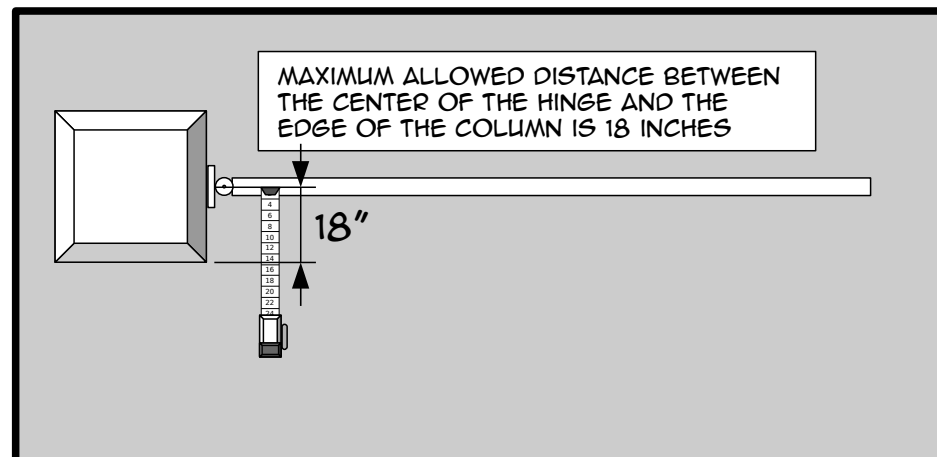

Igea BT Quick Installation

ver. 120727B

Tech Support: 1-561-995-8155
U.S. Toll free: 1-877-995-8155

NEXT:
LEFT-SIDE OPERATORS - KEEP IN THE FULLY CLOSED POSITION
RIGHT-SIDE OPERATORS - MANUALLY OPEN TO THE DESIRED LIMIT.
CONTINUED ON OTHER SIDE...

NEXT:
LEFT-SIDE OPERATORS - MANUALLY OPEN THE GATE TO ITS FULLY OPEN POSITION
RIGHT-SIDE OPERATORS - MANUALLY CLOSE THE GATE TO ITS FULLY CLOSED POSITION