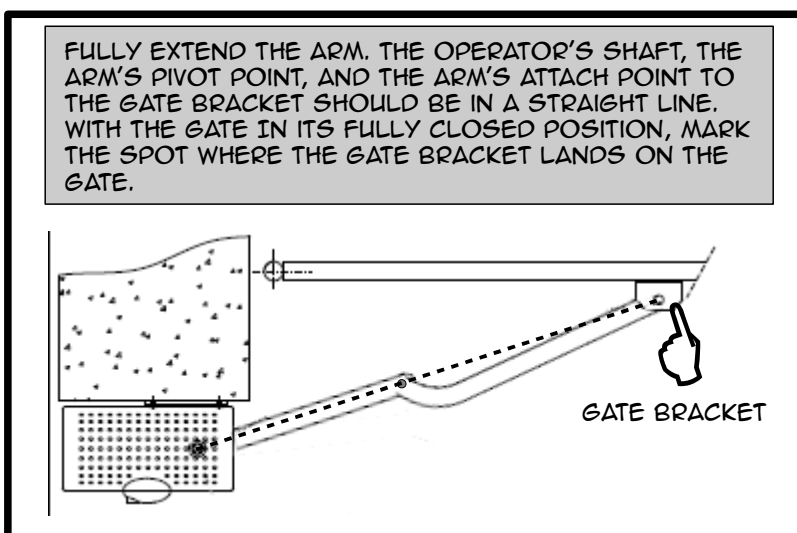

Igea BT Quick Installation

ver. 120727B

Tech Support: 1-561-995-8155
U.S. Toll free: 1-877-995-8155

NEXT:
LEFT-SIDE OPERATORS - KEEP IN THE FULLY CLOSED POSITION
RIGHT-SIDE OPERATORS - MANUALLY OPEN TO THE DESIRED LIMIT.
CONTINUED ON OTHER SIDE...

NEXT:
LEFT-SIDE OPERATORS - MANUALLY OPEN THE GATE TO ITS FULLY OPEN POSITION
RIGHT-SIDE OPERATORS - MANUALLY CLOSE THE GATE TO ITS FULLY CLOSED POSITION