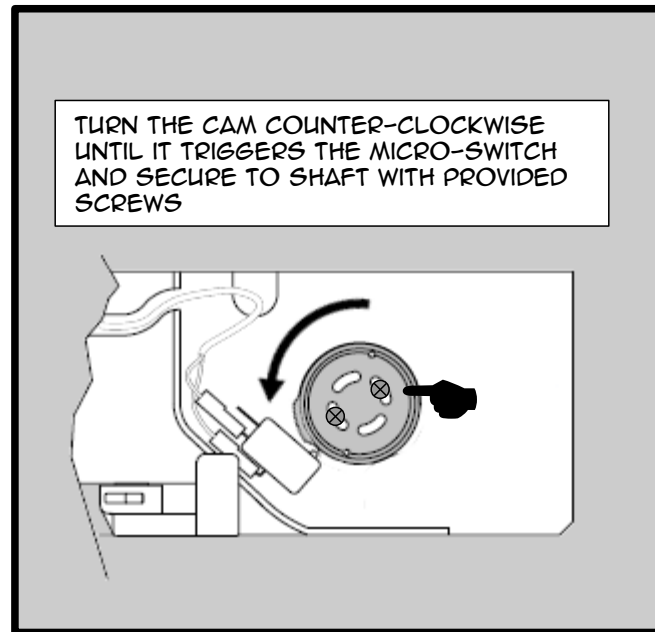

Igea BT Quick Installation

ver. 120727B

Tech Support: 1-561-995-8155
U.S. Toll free: 1-877-995-8155

NEXT:
LEFT-SIDE OPERATORS - KEEP IN THE FULLY CLOSED POSITION
RIGHT-SIDE OPERATORS - MANUALLY OPEN TO THE DESIRED LIMIT.
CONTINUED ON OTHER SIDE...

NEXT:
LEFT-SIDE OPERATORS - MANUALLY OPEN THE GATE TO ITS FULLY OPEN POSITION
RIGHT-SIDE OPERATORS - MANUALLY CLOSE THE GATE TO ITS FULLY CLOSED POSITION