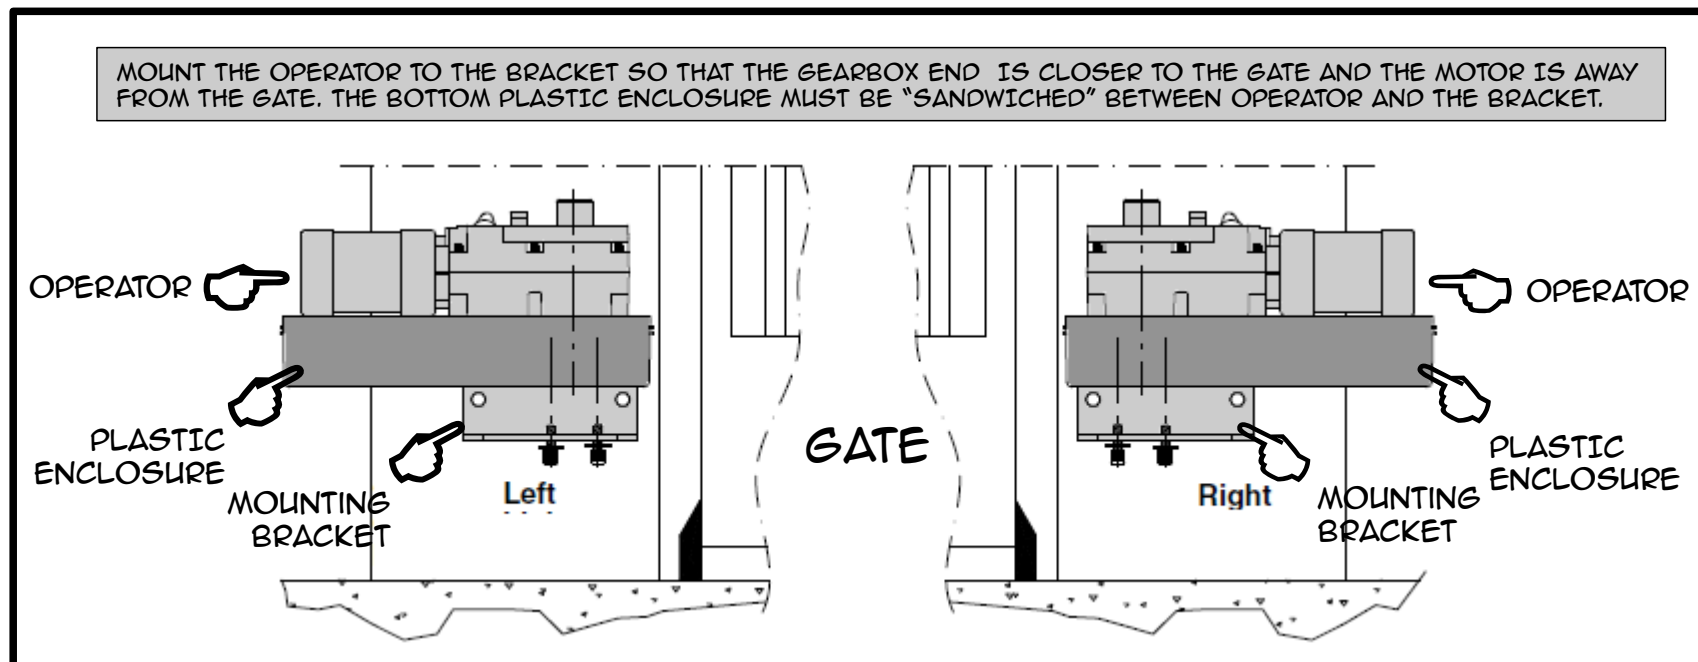

Igea BT Quick Installation

ver. 120727B

Tech Support: 1-561-995-8155
U.S. Toll free: 1-877-995-8155

NEXT:
LEFT-SIDE OPERATORS - KEEP IN THE FULLY CLOSED POSITION
RIGHT-SIDE OPERATORS - MANUALLY OPEN TO THE DESIRED LIMIT.
CONTINUED ON OTHER SIDE...

NEXT:
LEFT-SIDE OPERATORS - MANUALLY OPEN THE GATE TO ITS FULLY OPEN POSITION
RIGHT-SIDE OPERATORS - MANUALLY CLOSE THE GATE TO ITS FULLY CLOSED POSITION