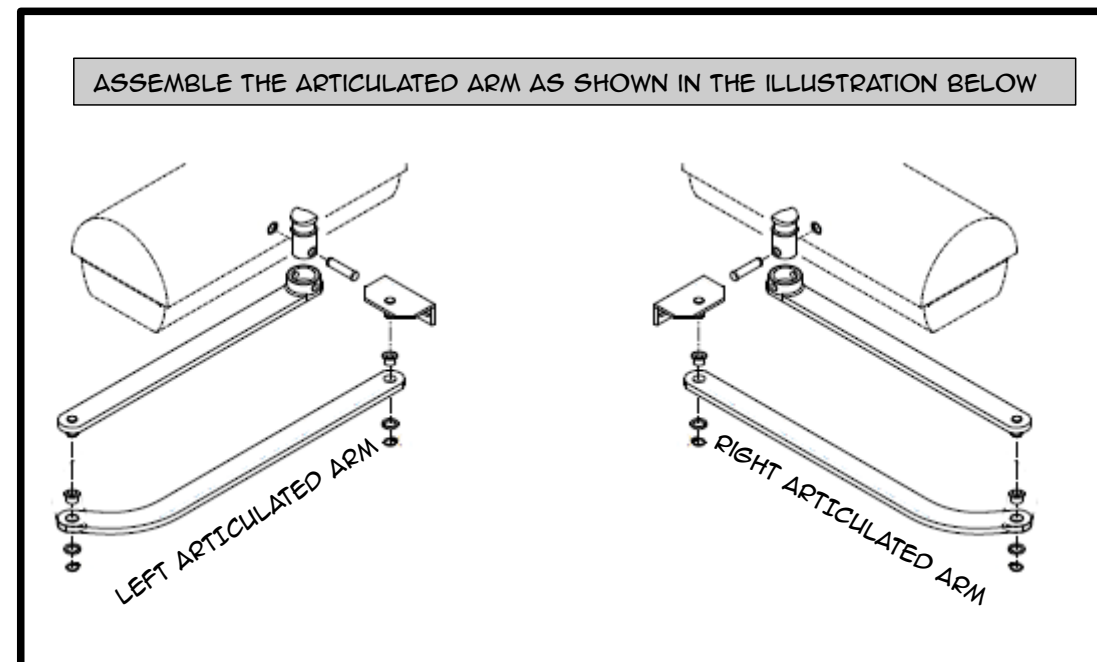

Igea BT Quick Installation

ver. 120727B

Tech Support: 1-561-995-8155
U.S. Toll free: 1-877-995-8155

NEXT:
LEFT-SIDE OPERATORS - KEEP IN THE FULLY CLOSED POSITION
RIGHT-SIDE OPERATORS - MANUALLY OPEN TO THE DESIRED LIMIT.
CONTINUED ON OTHER SIDE...

NEXT:
LEFT-SIDE OPERATORS - MANUALLY OPEN THE GATE TO ITS FULLY OPEN POSITION
RIGHT-SIDE OPERATORS - MANUALLY CLOSE THE GATE TO ITS FULLY CLOSED POSITION