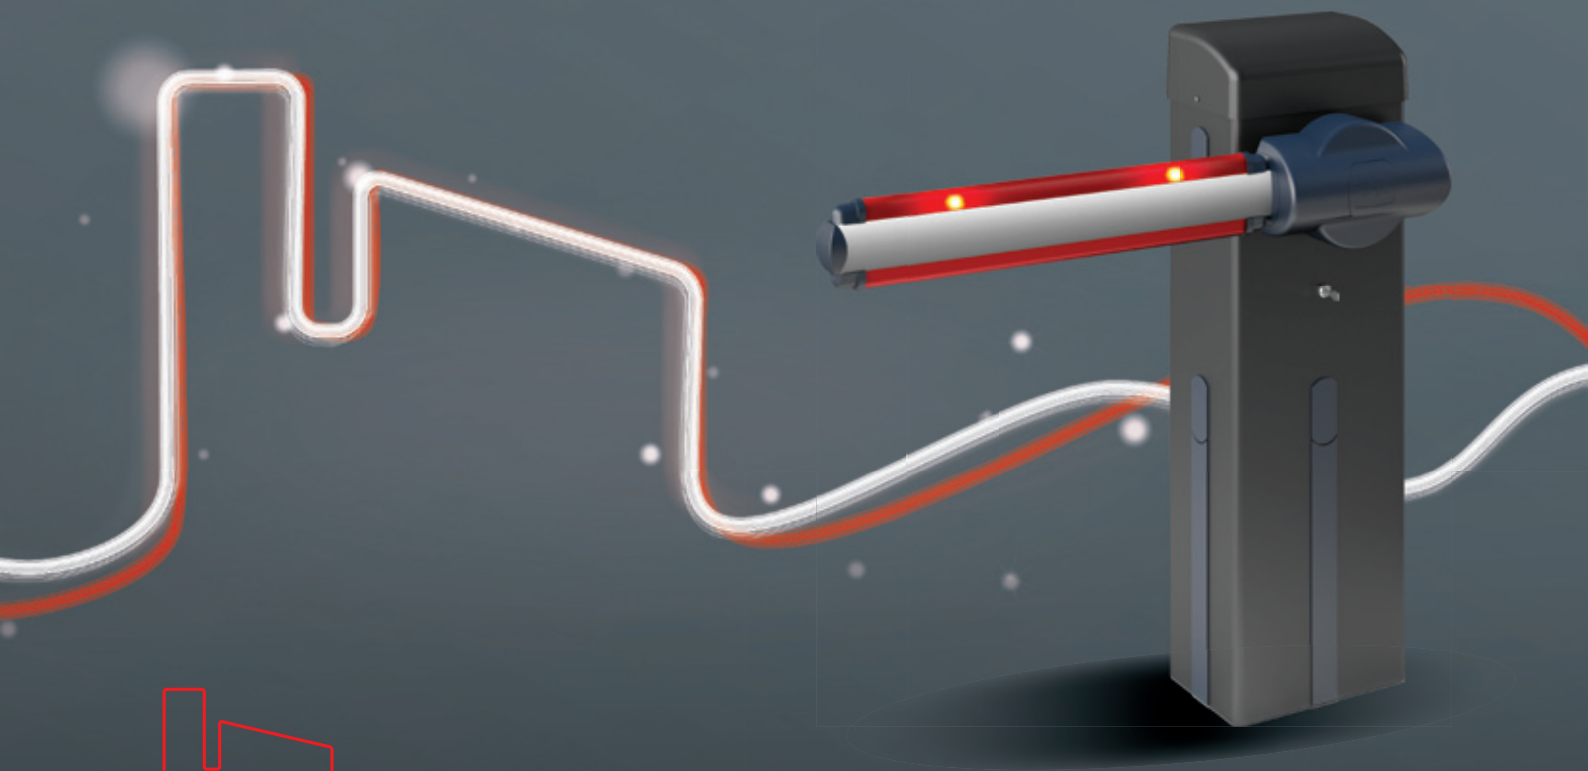

Barriers

The power of total control

A high performing range for perfect access products. The exclusive U-Link technology can be used to manage and maintain several entry points at the same time, both locally and remotely, ensuring the full functionality of accesses in both public and private spaces. Equipped with different accessories, Bft barriers respond to different needs and adapt to every situation.