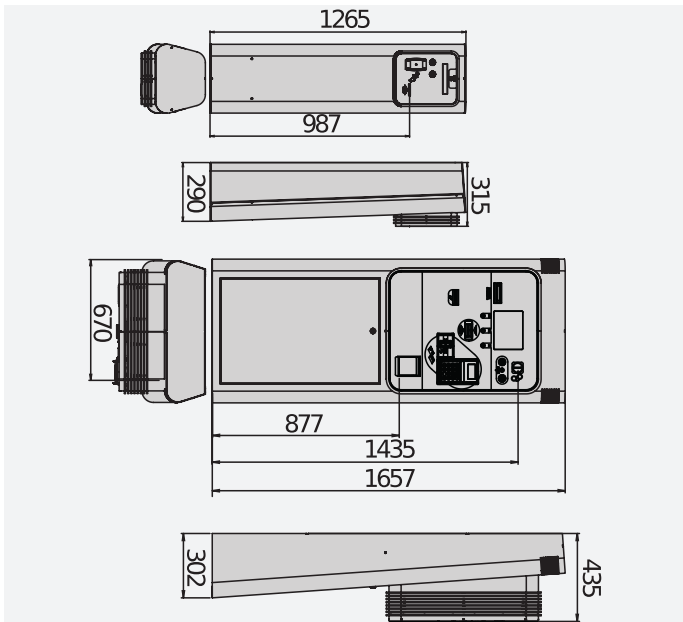

Front opening for ease of inspection during installation and subsequent operation by the user.

The steel sheet body is cataphoresis treated and polyester coated.

## DIMENSION (MM)