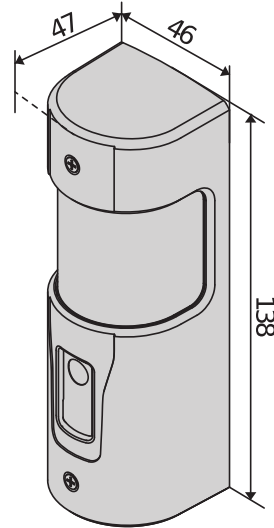

Be ahead

AKTA - ERIS

Photocells for automatic gates and safety devices

Wired or wireless adjustable photocells with maximum range 30 m.

Photocells for automatic gates and safety devices

AKTA - ERIS

Code	Ci	Name	Description
P111536	2600813	AKTA A30	Pair of photocells adjustable 180 ° horizontally and 20 ° vertically. Range 30 m. Power supply 24 V ac/dc.

	AKTA A30
Voltage	24 V
Horiz. adjustment	180 °
Vert. adjustment	20 °
Range	30 m
Protection rating	IP55

RECOMMENDED ACCESSORIES

	Cp N190104 - Ci 2600775 BIR C				
	Rubber safety edge (H 30 mm), price per m				