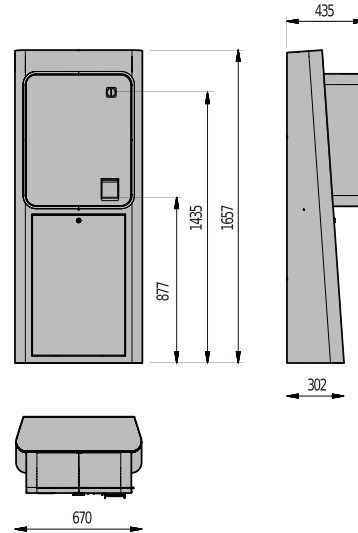

ESPAS 30-P ULTRA

ESPAS 30 ULTRA

The ESPAS 30-P ULTRA automatic pay station is designed to provide professional cabled car park systems with a device offering the highest performance for automatic cashier services.

The unit works in a wired network as a component between the other elements of the system.

Thanks to a clear division between the various components, a simple and modern graphic interface, audio and LEDs guides, the user is driven step-by-step during the payment operations.

Multiple versions of the payment station are possible thanks to an extreme modularity for satisfy every needs.

	ESPAS 30-P ULTRA
Supply voltage	230 VAC $\pm 10\%$, 50Hz-60Hz
Max power consumption	350 W
Idle power consumption	150 W
Operating temperature	0 + 50 °C
Sizes	1657 x 670 x 435 mm
Gross weight	100 kg
Standard communication interface	TCP/IP
Standard color	RAL7015
Material	Cabinet in 2,0 mm thick DD11 (UNI EN 10111) steel sheet, front door 3,0 mm thick; front panel in anti-wear and anti-scratch polycarbonate,